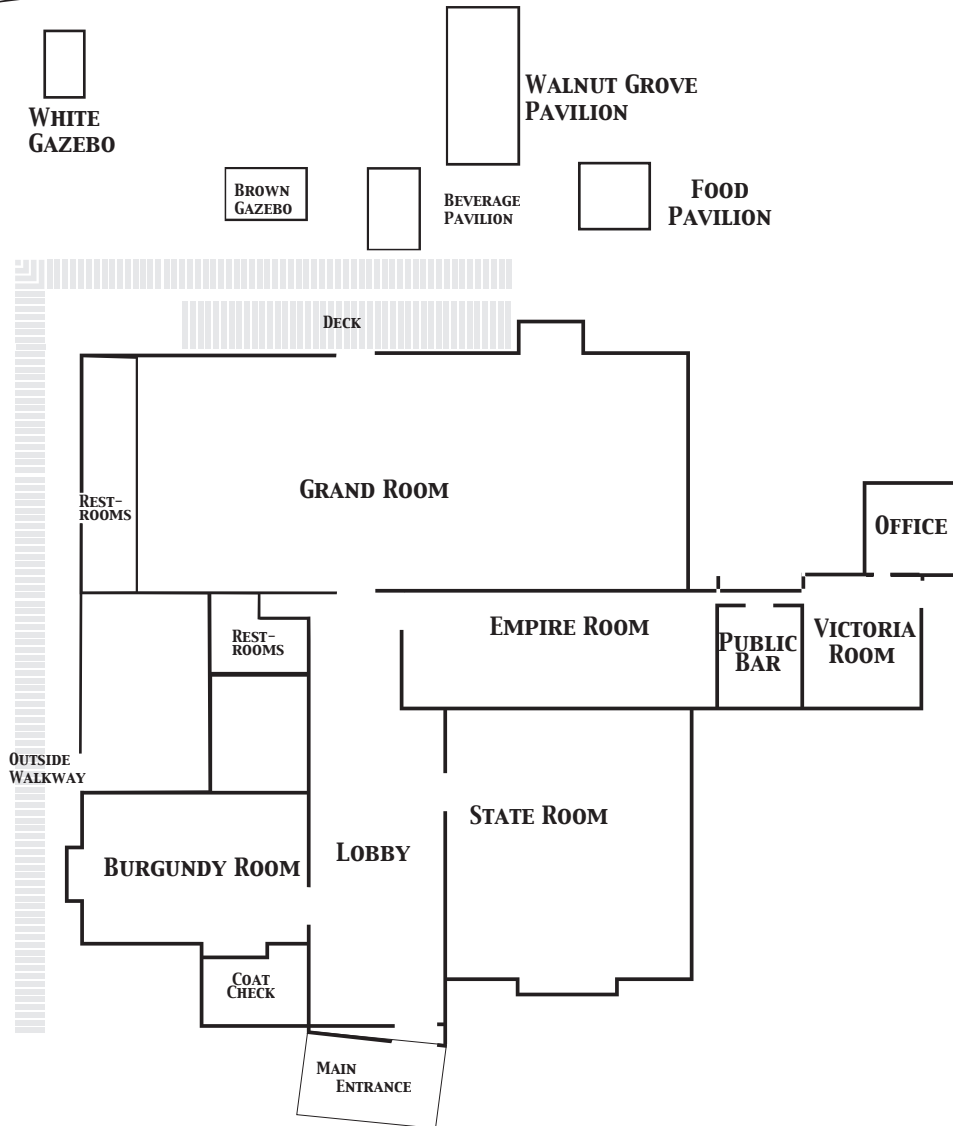

Burgundy Basin

Room	Dimension	Sq. Feet	U-Shaped	Classroom	Banquet Reception	Theater
Grand	160 x 60	7,850	N/A	540	500-600	900
Empire	30 x 73	2,190	60	105	150-160	200
State	45 x 70	3,150	60	150	250-280	300
Grand, Empire, State	120 x 160	13,190	N/A	650	1,000-1,100	1,400
Empire State	60 x 110	6,600	75	270	325-375	450
Burgundy	31 x 96	2,976	60	150	180	225
Victoria	18 x 30	540	20	48	48	40